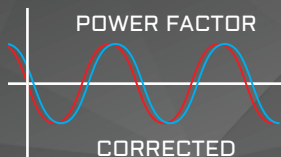

FLASH35 PROGRAMMING CHARGER

35A

Model	Technology	Volts	Charging/Supply Amps	Maximum battery AH	REVERSE POLARITY PROTECTION	CHARGE MODE	RECONDITION MODE	SUPPLY MODE	Vehicle Types
FLASH35	FLASH	12/24V	35	1000	•	•	•	•	